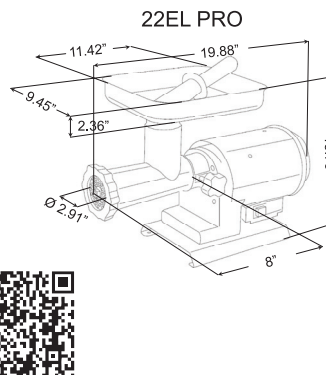

MEAT GRINDERS

Model 8EL

Model 12EL

Model 22ELPRO

Model 32ELG

EL Grinders

The EL Series of grinders offer quality at an economical price. They come with 3/16 plates and knives. A wide selection of head sizes is offered, from #8 to #32. The smaller models, 8EL and 12 EL, are ideal for home use while the larger models, 22 ELPRO and 32 ELG, offer the performance required in small butcher shops and delis. Made in Italy.

SPECIFICATIONS

Model	Horsepower	RPM	Electrical	Weight	Packaging Weight	Packaging Dimension	Item #
8 EL	0.45 HP	150	110V/60/1	25 lbs.	27 lbs.	26" x 20" x 20"	11029
12 EL	0.45 HP	150	110V/60/1	27 lbs.	29 lbs.	26" x 20" x 20"	11004
22 ELPRO	0.75 HP	82	110V/60/1	40 lbs.	42 lbs.	26" x 20" x 20"	11009
32 ELG	1.5 HP	110	110V/60/1	77 lbs.	80 lbs.	30" x 20" x 24"	11013