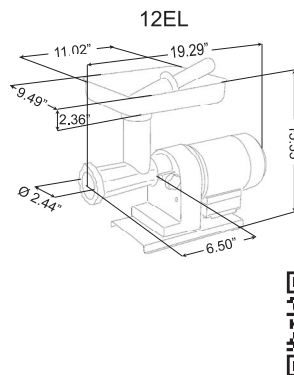

MEAT GRINDERS

Model 8EL

Model 12EL

Model 22ELPRO

Model 32ELG

EL Grinders

The EL Series of grinders offer quality at an economical price. They come with 3/16 plates and knives. A wide selection of head sizes is offered, from #8 to #32. The smaller models, 8EL and 12 EL, are ideal for home use while the larger models, 22 ELPRO and 32 ELG, offer the performance required in small butcher shops and delis. Made in Italy.

SPECIFICATIONS

Model	Horsepower	RPM	Electrical	Weight	Packaging Weight	Packaging Dimension	Item #
8 EL	0.45 HP	150	110V/60/1	25 lbs.	27 lbs.	26" x 20" x 20"	11029
12 EL	0.45 HP	150	110V/60/1	27 lbs.	29 lbs.	26" x 20" x 20"	11004
22 ELPRO	0.75 HP	82	110V/60/1	40 lbs.	42 lbs.	26" x 20" x 20"	11009
32 ELG	1.5 HP	110	110V/60/1	77 lbs.	80 lbs.	30" x 20" x 24"	11013