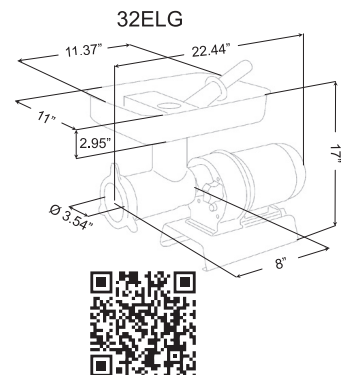

MEAT GRINDERS

Model 8EL

Model 12EL

Model 22ELPRO

Model 32ELG

EL Grinders

The EL Series of grinders offer quality at an economical price. They come with 3/16 plates and knives. A wide selection of head sizes is offered, from #8 to #32. The smaller models, 8EL and 12 EL, are ideal for home use while the larger models, 22 ELPRO and 32 ELG, offer the performance required in small butcher shops and delis. Made in Italy.

SPECIFICATIONS

Model	Horsepower	RPM	Electrical	Weight	Packaging Weight	Packaging Dimension	Item #
8 EL	0.45 HP	150	110V/60/1	25 lbs.	27 lbs.	26" x 20" x 20"	11029
12 EL	0.45 HP	150	110V/60/1	27 lbs.	29 lbs.	26" x 20" x 20"	11004
22 ELPRO	0.75 HP	82	110V/60/1	40 lbs.	42 lbs.	26" x 20" x 20"	11009
32 ELG	1.5 HP	110	110V/60/1	77 lbs.	80 lbs.	30" x 20" x 24"	11013