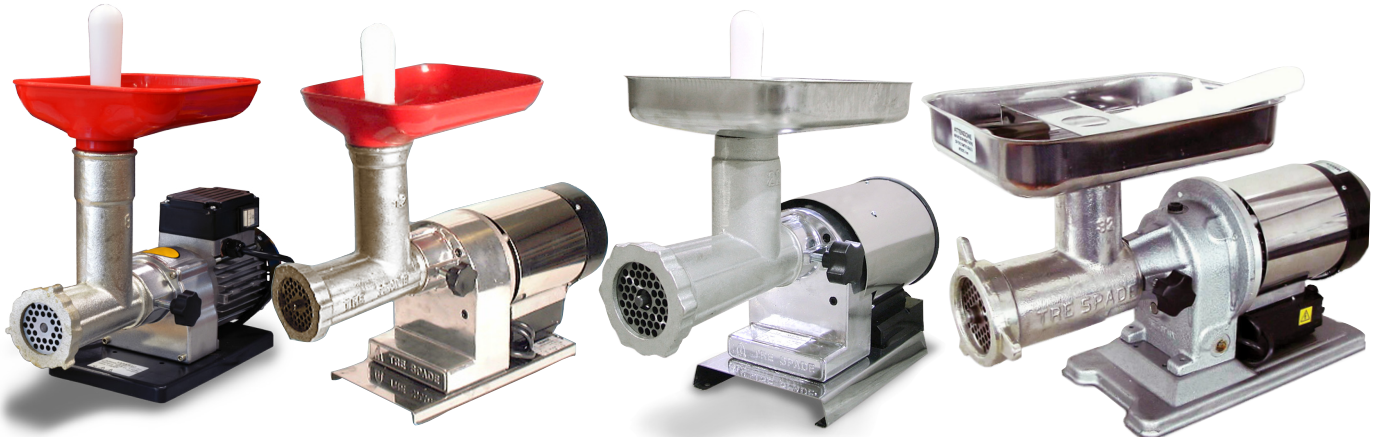

MEAT GRINDERS

Model 8EL

Model 12EL

Model 22ELPRO

Model 32ELG

EL Grinders

The EL Series of grinders offer quality at an economical price. They come with 3/16 plates and knives. A wide selection of head sizes is offered, from #8 to #32. The smaller models, 8EL and 12 EL, are ideal for home use while the larger models, 22 ELPRO and 32 ELG, offer the performance required in small butcher shops and delis. Made in Italy.

SPECIFICATIONS

Model	Horsepower	RPM	Electrical	Weight	Packaging Weight	Packaging Dimension	Item #
8 EL	0.45 HP	150	110V/60/1	25 lbs.	27 lbs.	26" x 20" x 20"	11029
12 EL	0.45 HP	150	110V/60/1	27 lbs.	29 lbs.	26" x 20" x 20"	11004
22 ELPRO	0.75 HP	82	110V/60/1	40 lbs.	42 lbs.	26" x 20" x 20"	11009
32 ELG	1.5 HP	110	110V/60/1	77 lbs.	80 lbs.	30" x 20" x 24"	11013