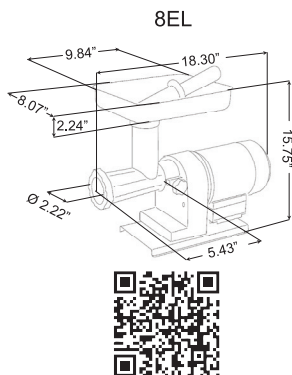

MEAT GRINDERS

Model 8EL

Model 12EL

Model 22ELPRO

Model 32ELG

EL Grinders

The EL Series of grinders offer quality at an economical price. They come with 3/16 plates and knives. A wide selection of head sizes is offered, from #8 to #32. The smaller models, 8EL and 12 EL, are ideal for home use while the larger models, 22 ELPRO and 32 ELG, offer the performance required in small butcher shops and delis. Made in Italy.

SPECIFICATIONS

Model	Horsepower	RPM	Electrical	Weight	Packaging Weight	Packaging Dimension	Item #
8 EL	0.45 HP	150	110V/60/1	25 lbs.	27 lbs.	26" x 20" x 20"	11029
12 EL	0.45 HP	150	110V/60/1	27 lbs.	29 lbs.	26" x 20" x 20"	11004
22 ELPRO	0.75 HP	82	110V/60/1	40 lbs.	42 lbs.	26" x 20" x 20"	11009
32 ELG	1.5 HP	110	110V/60/1	77 lbs.	80 lbs.	30" x 20" x 24"	11013